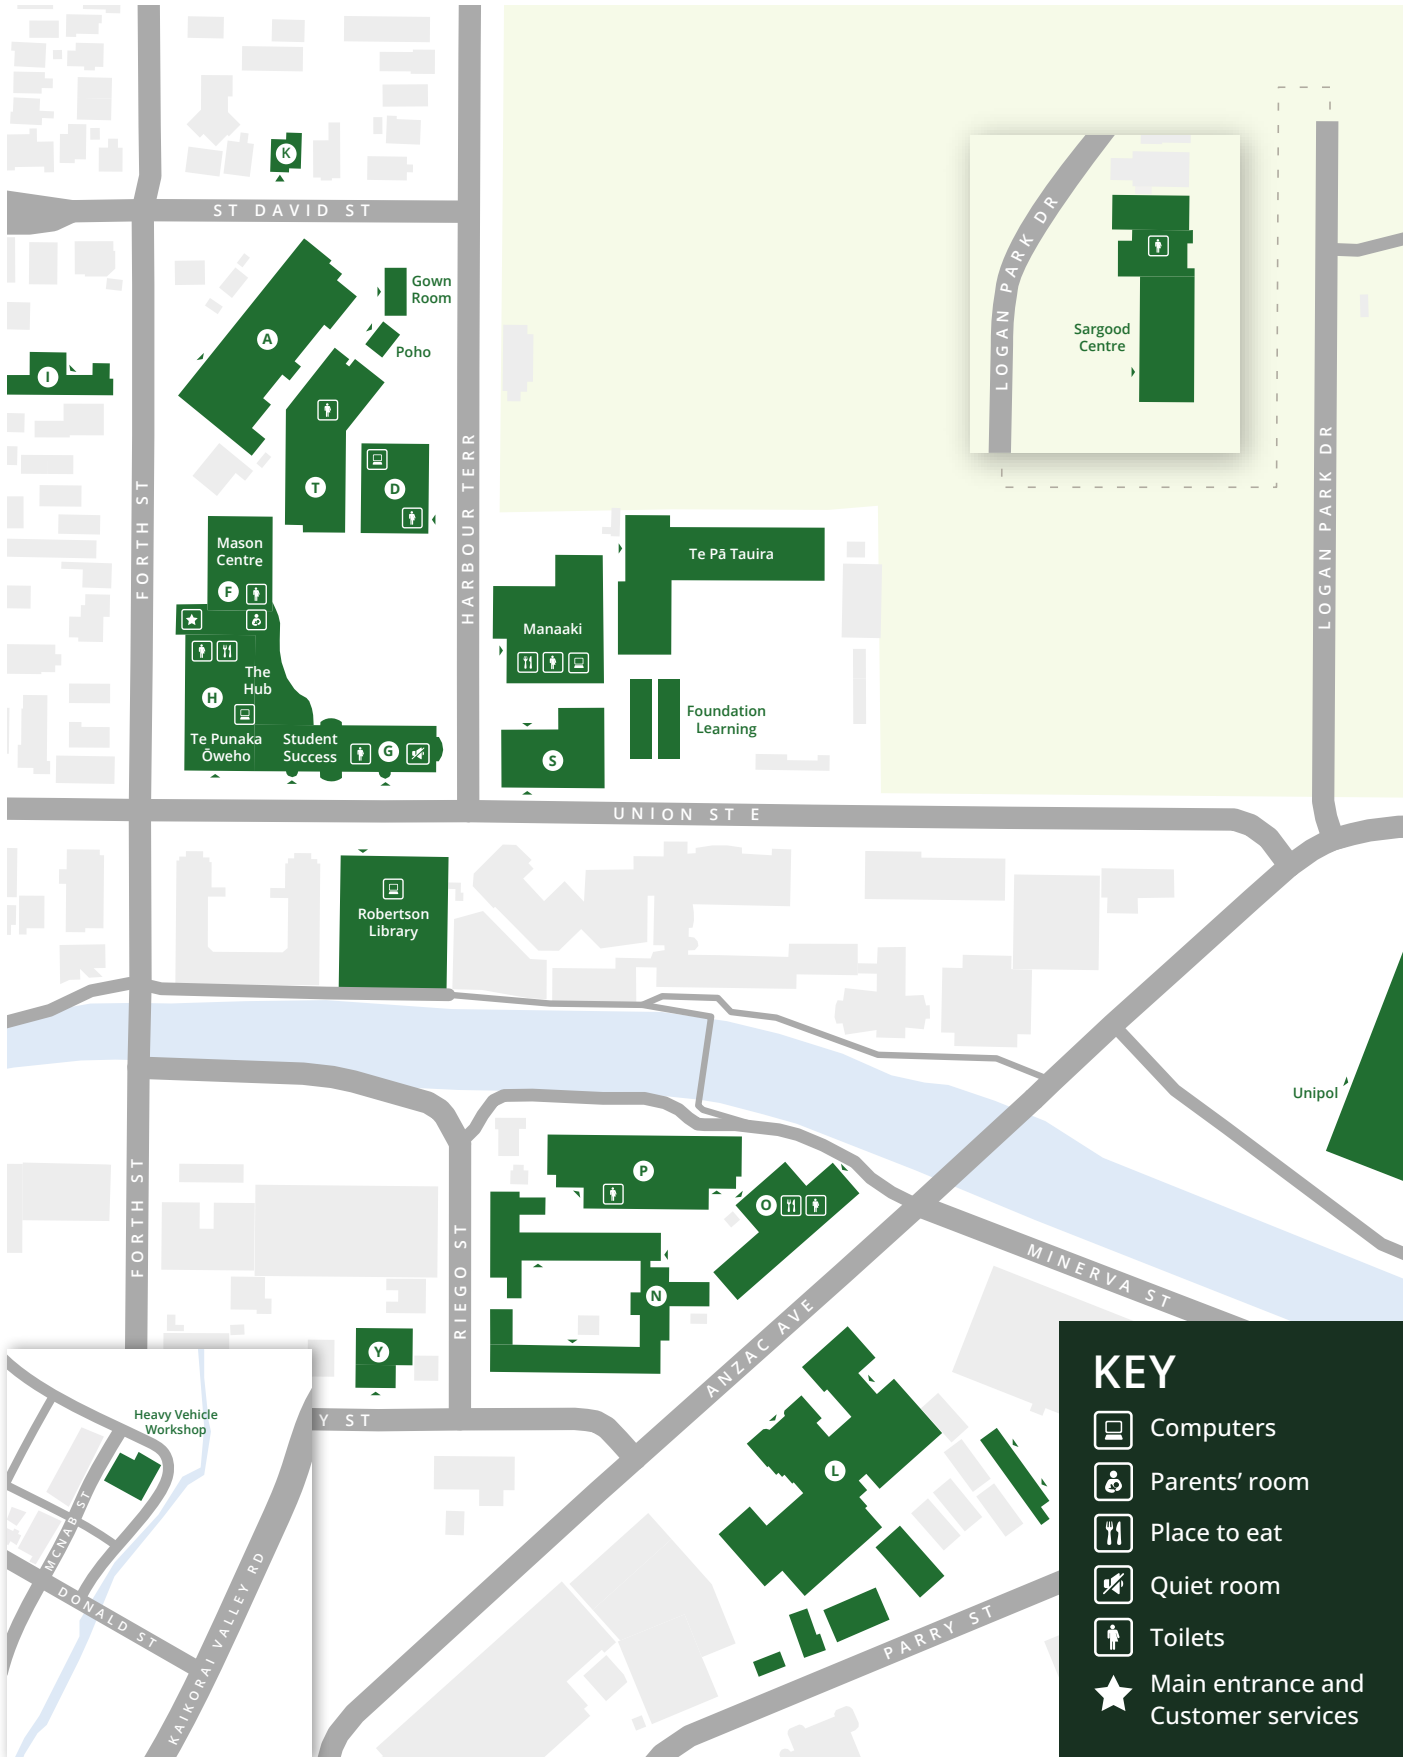

Forth St Campus

A Block

Automotive Engineering
Mechanical Engineering
Electrical Engineering
EPICentre

D Block

Level 1 Applied Business and Tourism
Microsoft Learning Suite
Level 2 Information Technology Learning spaces
Level 3 Information Technology Administration and Learning spaces

Dunedin School of Art | P Block

Dunedin School of Art offices, classrooms and galleries

Foundation Learning

Foundation Learning Prefab classrooms

Gown Room

Graduation Gown Storage

Heavy Vehicle Workshop

Located at 10 Donald Street, Kenmure, Dunedin

I Block

Polykids Childcare Centre

K Block

The Kōwhai Centre

Kaikarāe | G Block

Level 1 Pasifika Room
Massage Therapy
Beauty Therapy
Hairdressing
Level 2 Occupational Therapy
Level 3 English Language Centre
Early Childhood Studies
Quiet Room - G313

Toilets

Accessible

D Block
Manaaki
Mason Centre -
(F Block)
O Block
P Block

All Gender

D Block Mason Centre
G Block O Block
H Block P Block
T Block Sargood Centre
Manaaki