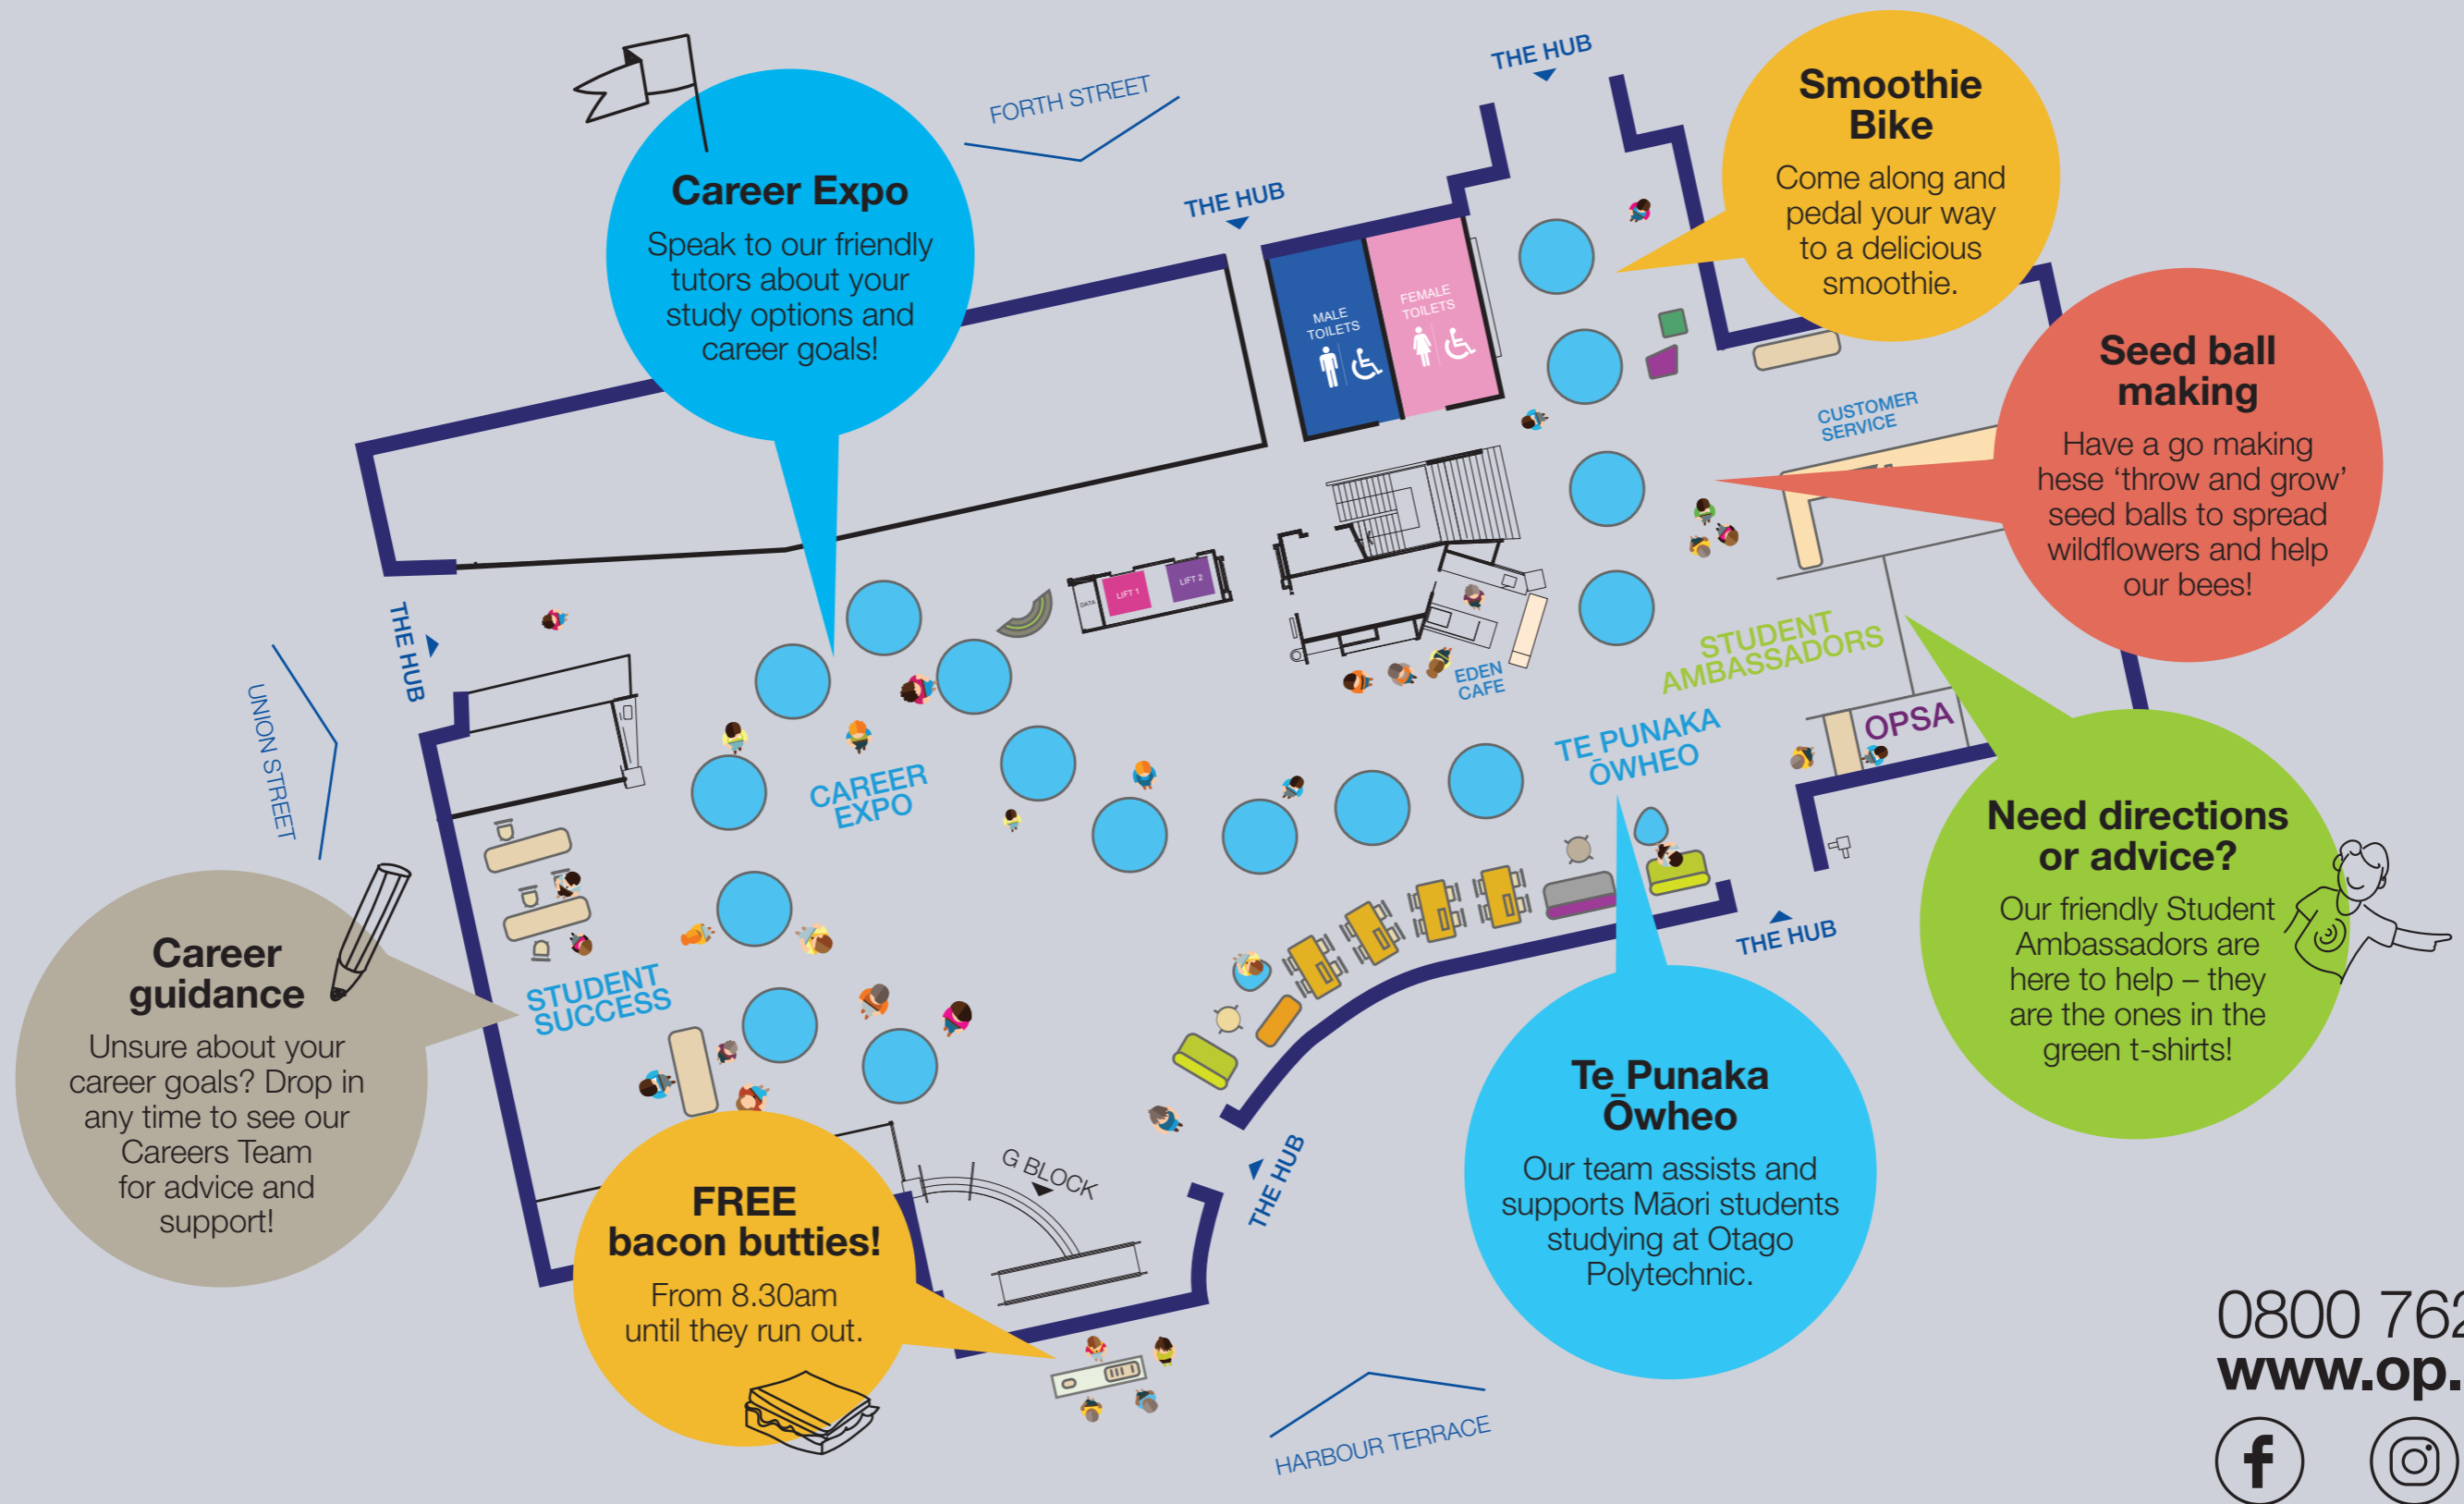

# The Hub

Come and talk to us in The Hub for information and advice!

**Career Expo**  
Speak to our friendly tutors about your study options and career goals!

**Smoothie Bike**  
Come along and pedal your way to a delicious smoothie.

**Seed ball making**  
Have a go making these 'throw and grow' seed balls to spread wildflowers and help our bees!

**Career guidance**  
Unsure about your career goals? Drop in any time to see our Careers Team for advice and support!

**FREE bacon butties!**  
From 8.30am until they run out.

**Te Punaka Ōwheo**  
Our team assists and supports Māori students studying at Otago Polytechnic.

**Need directions or advice?**  
Our friendly Student Ambassadors are here to help – they are the ones in the green t-shirts!